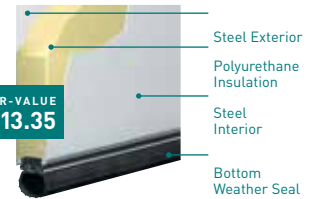

CL3000

Triple-Layer: Steel + Insulation + Steel