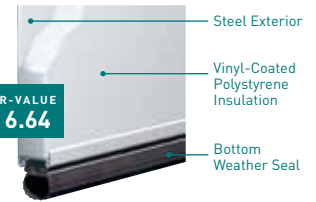

CL2000

Double-Layer: Steel + Insulation