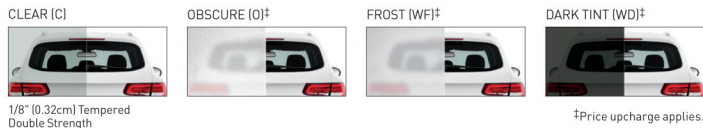

Glass Options

Insulated glass[†] available in Clear, Frost and Dark Tint.