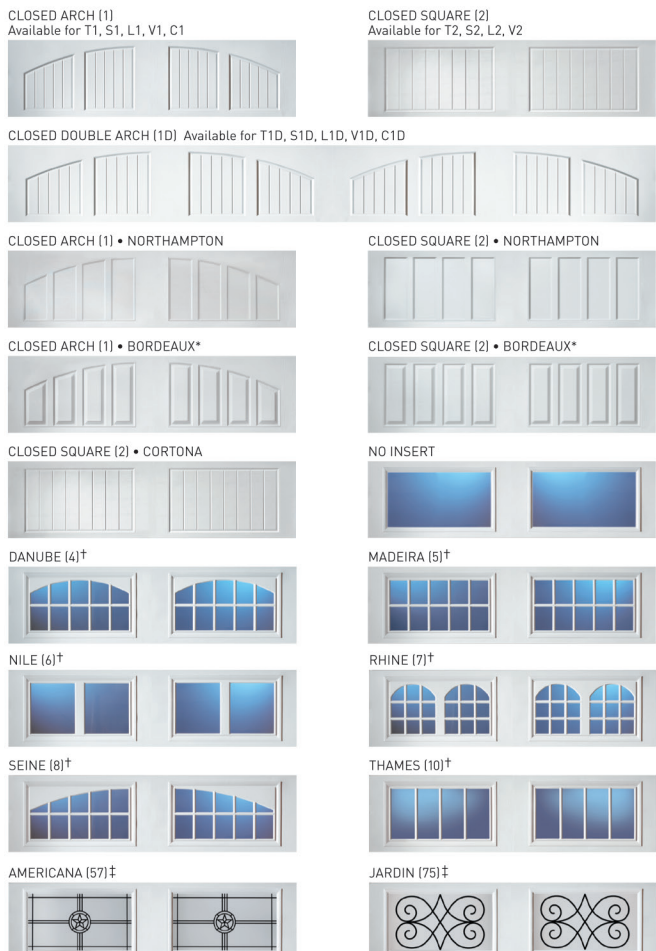

Top Sections