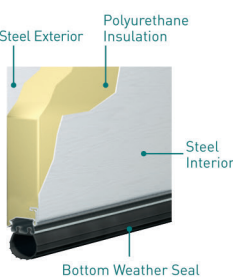

CL3000 Triple-Layer: Steel + Insulation + Steel